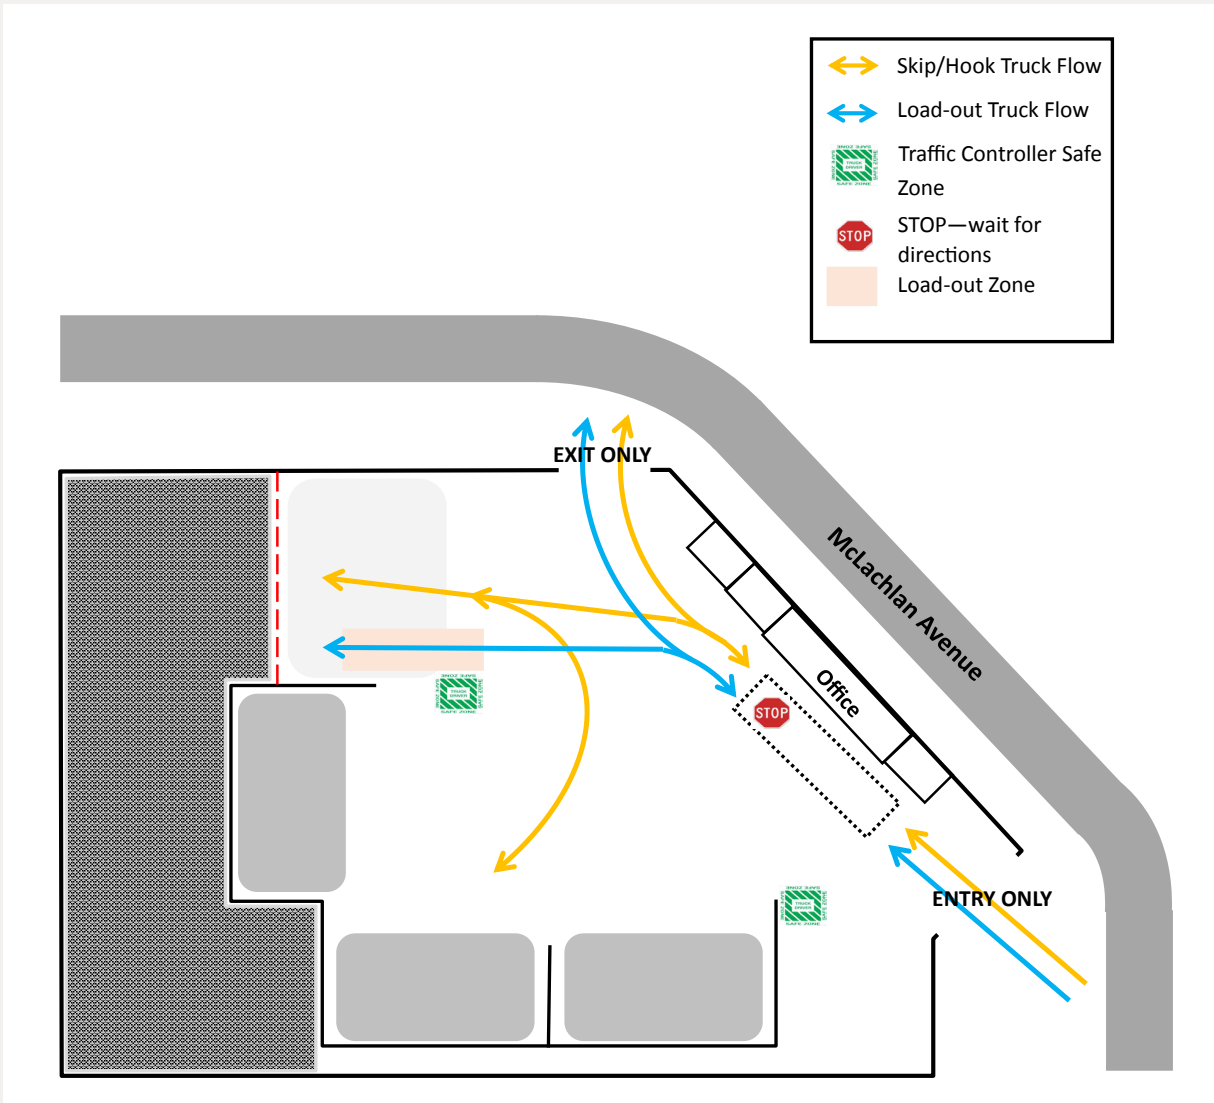

# TRAFFIC PLAN

ARTAMON RECYCLING CENTRE 10 MCLACHLAN AVE, ARTARMON, NSW, 2064

- Stay within 5m of your vehicle at all times
- Do not exceed a speed limit of 5 km/h
- One way traffic flow

- Please ensure you follow all instructions given by the traffic controller
- Mandatory PPE includes hard hat & high viz vest. If you don't have one please notify Bingo staff immediately and we will provide

- When crossing foot path, please come to a complete stop before checking all clear to leave
- Mobile plant in operation throughout site
- Do not obstruct neighbouring driveways

**BINGO**  
**INDUSTRIES**