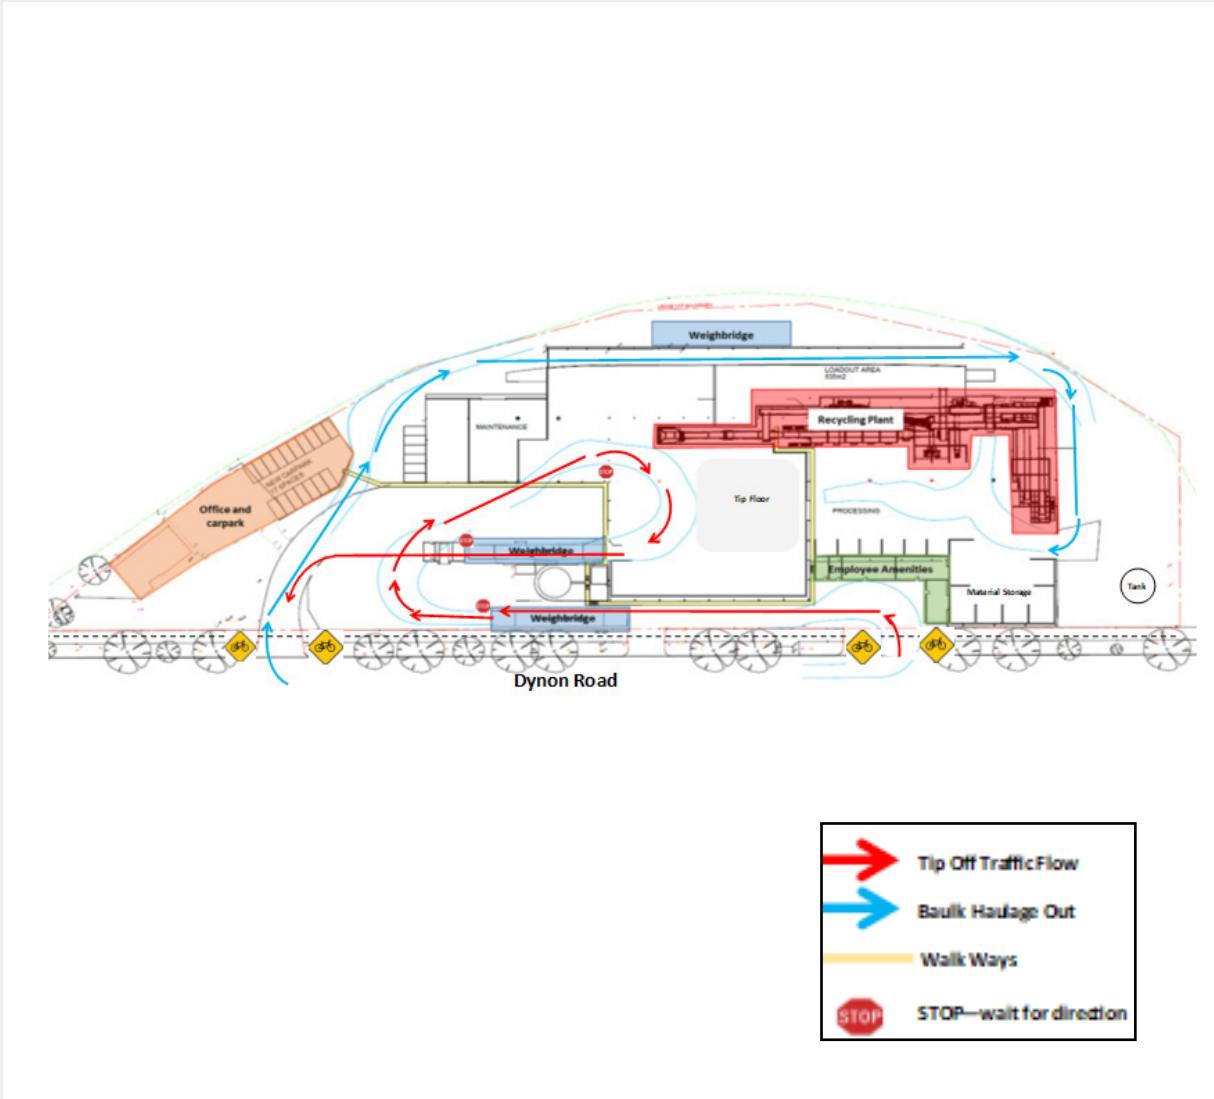

TRAFFIC PLAN

YOUR SAFETY IS OUR FIRST PRIORITY. PLEASE FOLLOW THESE KEY INSTRUCTIONS

Site Manager: Chris Rachor
 M: 0448 653 345
 RF: UHF 20

Monday - Friday: 6:00am – 6:00pm
 Saturday: 6:00am – 2pm
 Sunday: Closed

- Stay within 5m of your vehicle at all times
- Do not exceed a speed limit of 5 km/h
- One way traffic flow

- Please ensure you follow all instructions given by the traffic controller
- Mandatory PPE includes hard hat & high viz vest. If you don't have one please notify Bingo staff immediately and we will provide

- Crossing cycle path – please come to a complete stop before checking all clear to leave
- Mobile plant in operation throughout site