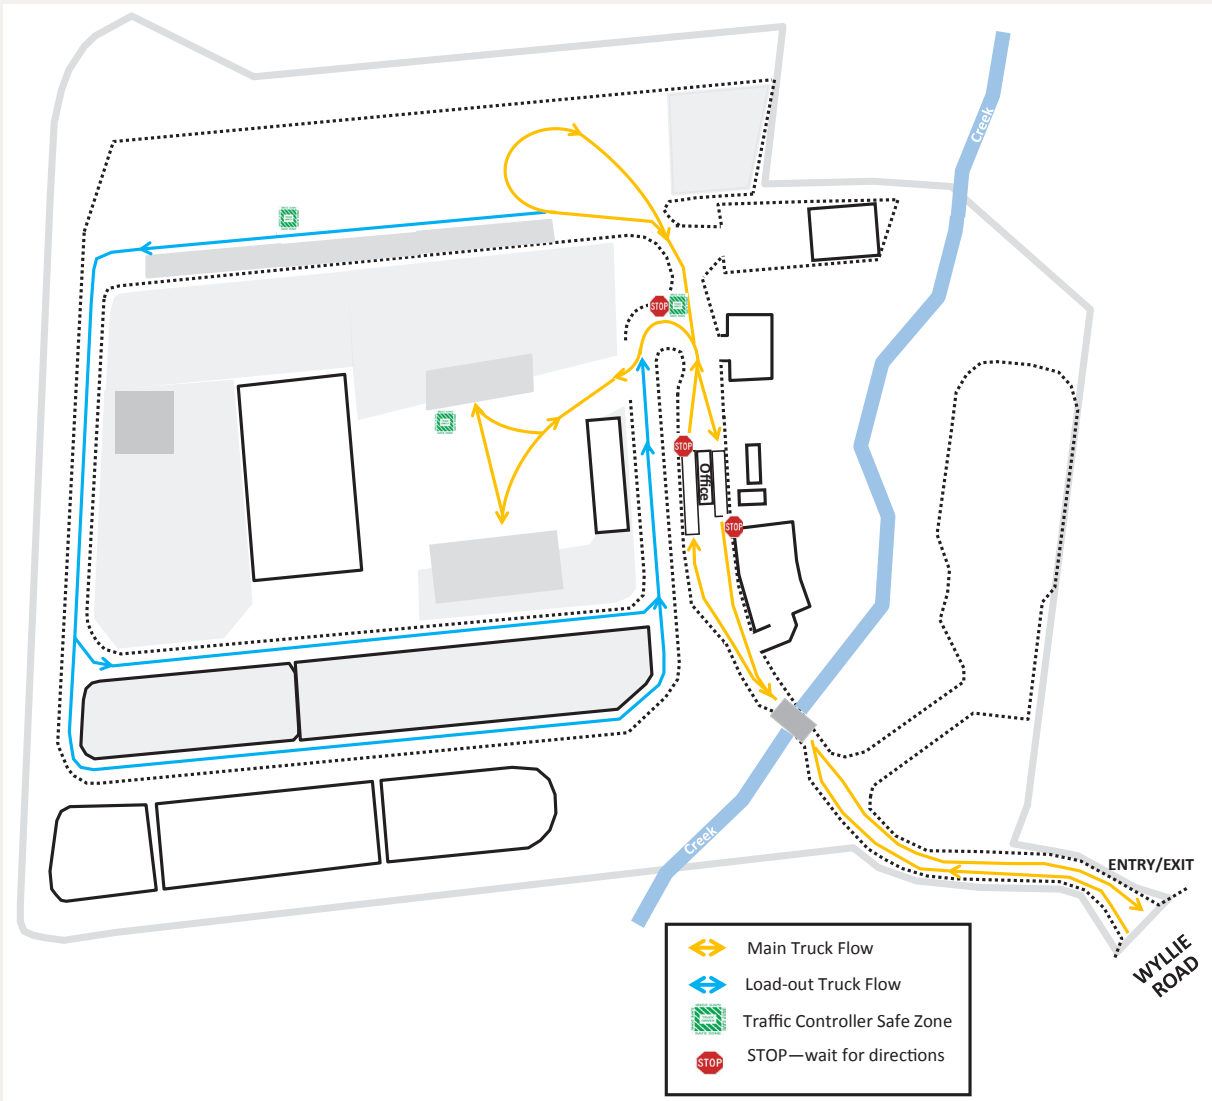

# TRAFFIC PLAN

KEMBLA RECYCLING CENTRE 50 WYLLIE RD, KEMBLA GRANGE NSW 2526

- Stay within 5m of your vehicle at all times
- Do not exceed a speed limit of 5 km/h

- Please ensure you follow all instructions given by the traffic controller
- Mandatory PPE includes hard hat & high viz vest. If you don't have one please notify Bingo staff immediately and we will provide

- No parking on Wyllie Road
- Mobile plant in operation throughout site
- Exit via rumble grid
- Be aware of trucks and mobile plant
- Be aware of blind corners

**BINGO**  
**INDUSTRIES**

PUSHING FOR A WASTE FREE AUSTRALIA