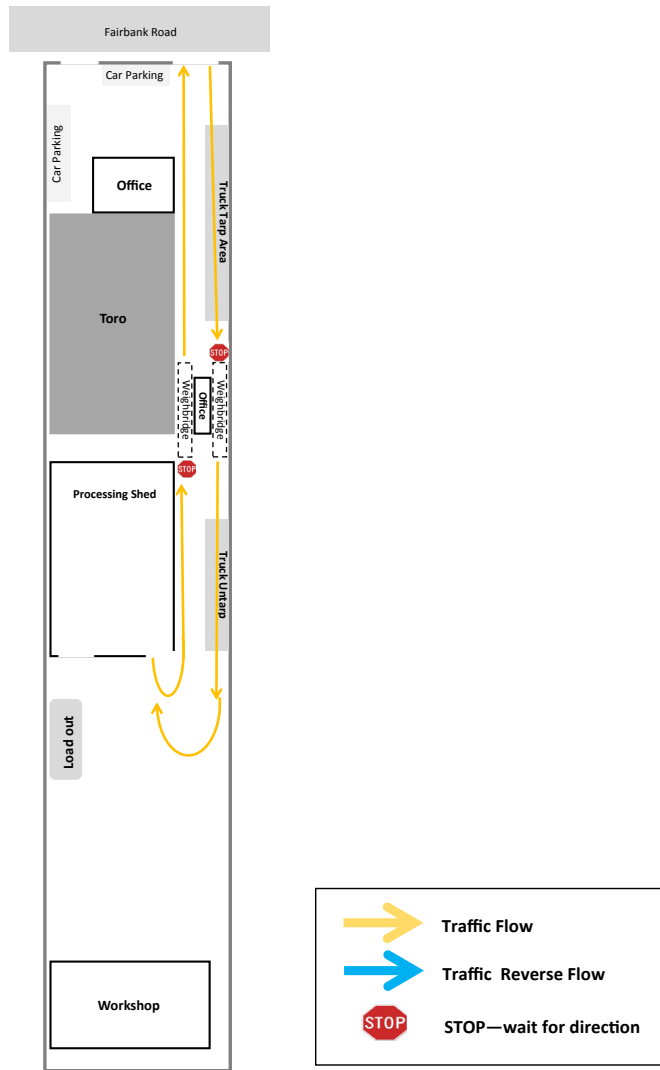

TRAFFIC PLAN

YOUR SAFETY IS OUR FIRST PRIORITY. PLEASE FOLLOW THESE KEY INSTRUCTIONS

Site Supervisor: Wes Brennan
 M: 0404 253 365
 RF: UHF 36

Monday - Friday: 6:00am – 6:00pm
 Saturday: 6:00am – 1:30pm
 Sunday: Closed

- Stay within 5m of your vehicle at all times
- Do not exceed a speed limit of 5 km/h
- One way traffic flow

- Please ensure you follow all instructions given by the traffic controller
- Mandatory PPE includes hard hat & high viz vest. If you don't have one please notify Bingo staff immediately and we will provide