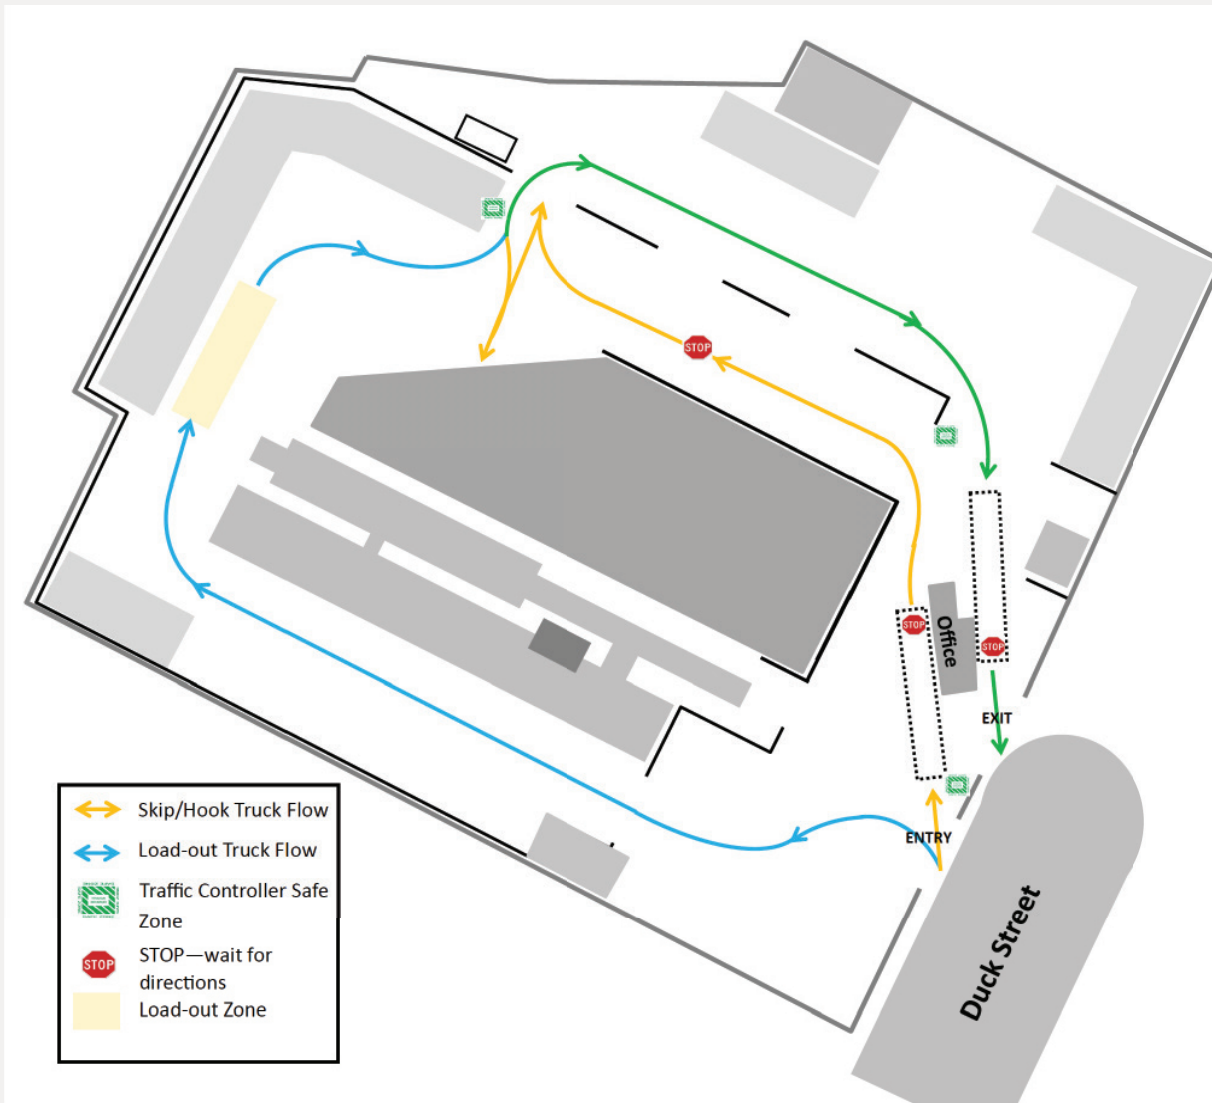

# TRAFFIC PLAN

AUBURN RECYCLING CENTRE 3-5 DUCK ST, AUBURN, NSW, 2144

- Stay within 5m of your vehicle at all times
- Do not exceed a speed limit of 5 km/h

- Please ensure you follow all instructions given by the traffic controller
- Mandatory PPE includes hard hat & high viz vest. If you don't have one please notify Bingo staff immediately and we will provide

- Mobile plant in operation throughout site
- Exit via rumble grid

**BINGO**  
**INDUSTRIES**

PUSHING FOR A WASTE FREE AUSTRALIA