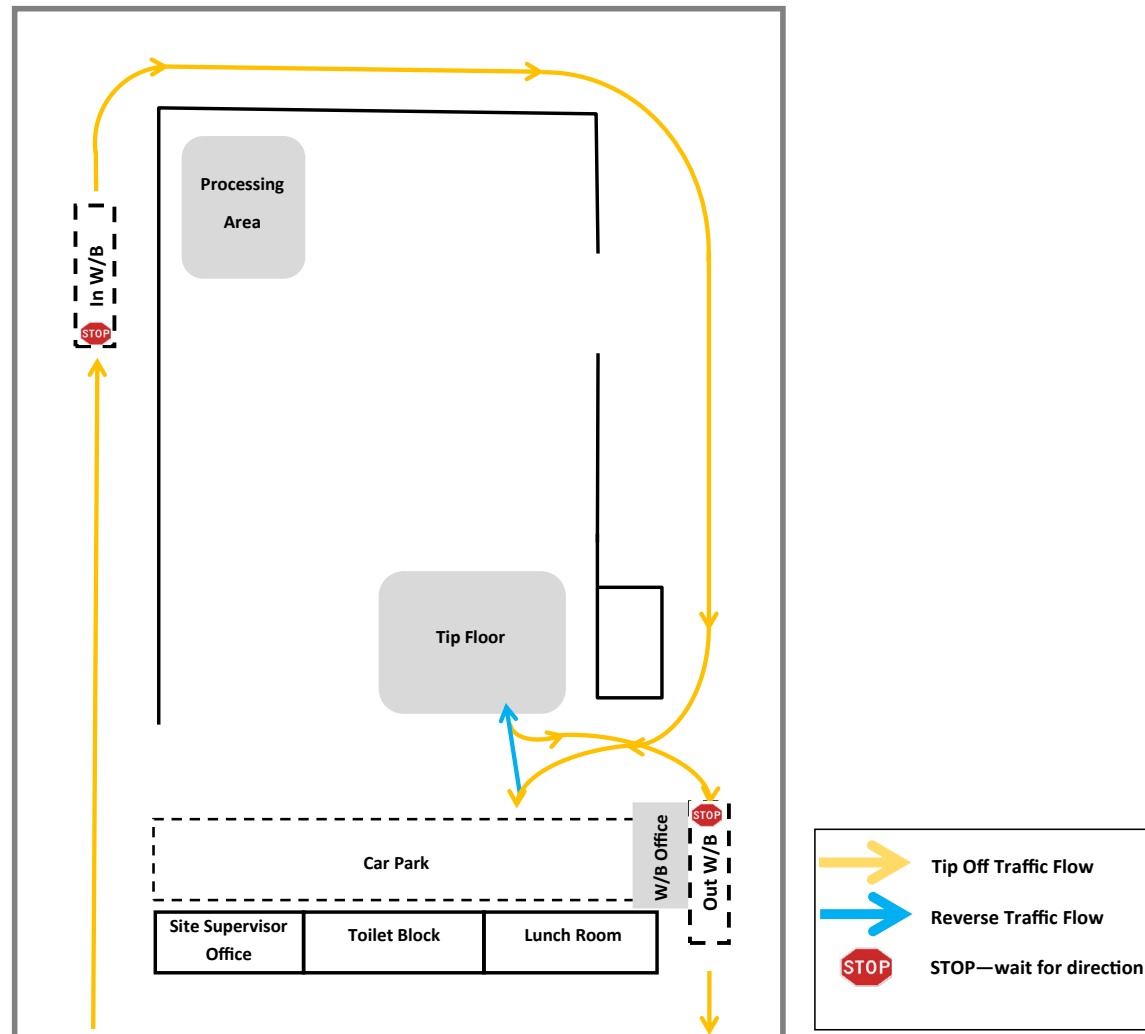

TRAFFIC PLAN

YOUR SAFETY IS OUR FIRST PRIORITY. PLEASE FOLLOW THESE KEY INSTRUCTIONS

Site Supervisor: Wes Brennan
 M: 0404 253 365
 RF: UHF 33

Monday - Friday: 7:00am – 6:00pm
 Saturday: 9:00am – 1:30pm
 Sunday: Closed

- Stay within 5m of your vehicle at all times
- Do not exceed a speed limit of 5 km/h
- One way traffic flow

- Please ensure you follow all instructions given by the traffic controller
- Mandatory PPE includes hard hat & high viz vest. If you don't have one please notify Bingo staff immediately and we will provide

- Mobile plant in operation throughout site