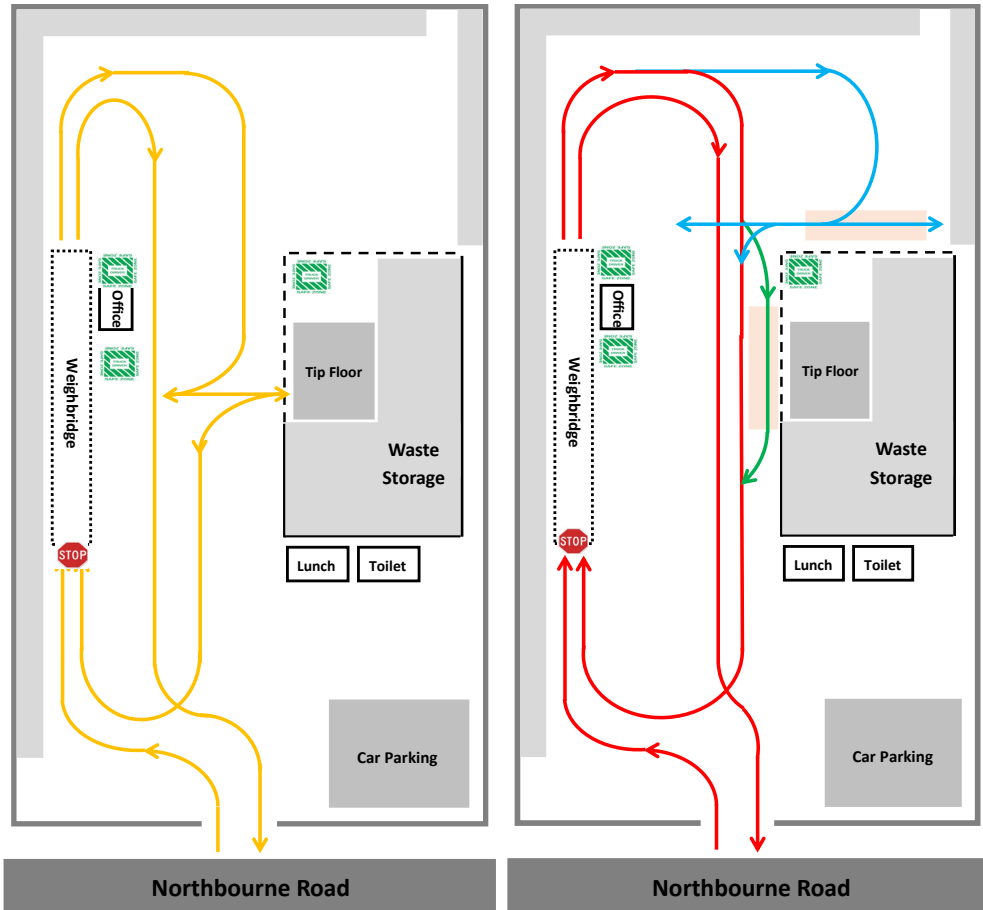

TRAFFIC PLAN

	Skip / Hook Truck Traffic Flow		Safe traffic Control Point
	Shared load out traffic flow		STOP—wait for further directions
	Heavies load out flow		Load out zone
	Lights load out truck flow		

YOUR SAFETY IS OUR FIRST PRIORITY. PLEASE FOLLOW THESE KEY INSTRUCTIONS

Site Supervisor: Wes Brennan
 M: 0404 253 365
 RF: UHF 12

Monday - Friday: 6:30am – 4:30pm
 Saturday: 6:30am – 1:30pm
 Sunday: Closed

- Stay within 5m of your vehicle at all times
- Do not exceed a speed limit of 5 km/h
- One way traffic flow

- Please ensure you follow all instructions given by the traffic controller
- Mandatory PPE includes hard hat & high viz vest. If you don't have one please notify Bingo staff immediately and we will provide

- Mobile plant in operation throughout site