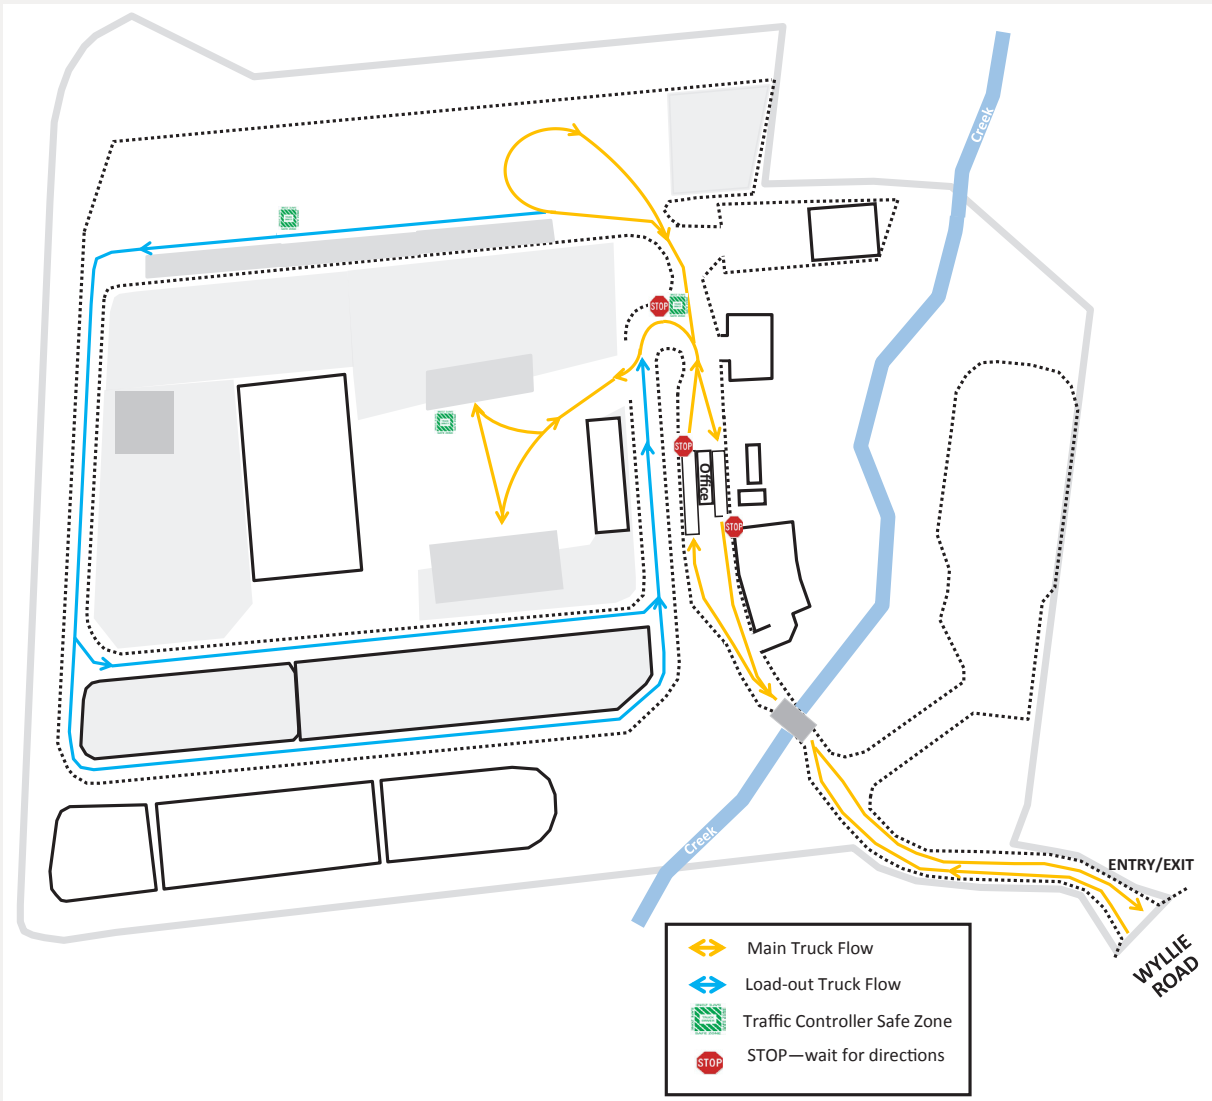

TRAFFIC PLAN

KEMBLA RECYCLING CENTRE 50 WYLLIE RD, KEMBLA GRANGE NSW 2526

YOUR SAFETY IS OUR FIRST PRIORITY. PLEASE FOLLOW THESE KEY INSTRUCTIONS

Site Supervisor: Ziad Daher
M: 0424 164 399
RF: UHF 18

Monday - Friday: 7:00am – 4:30pm
Saturday: 7:00am – 1:30pm
Sunday: Closed

- Stay within 5m of your vehicle at all times
- Do not exceed a speed limit of 5 km/h

- Please ensure you follow all instructions given by the traffic controller
- Mandatory PPE includes hard hat & high viz vest. If you don't have one please notify Bingo staff immediately and we will provide

- No parking on Wyllie Road
- Mobile plant in operation throughout site
- Exit via rumble grid
- Be aware of trucks and mobile plant
- Be aware of blind corners

BINGO
INDUSTRIES

PUSHING FOR A WASTE FREE AUSTRALIA