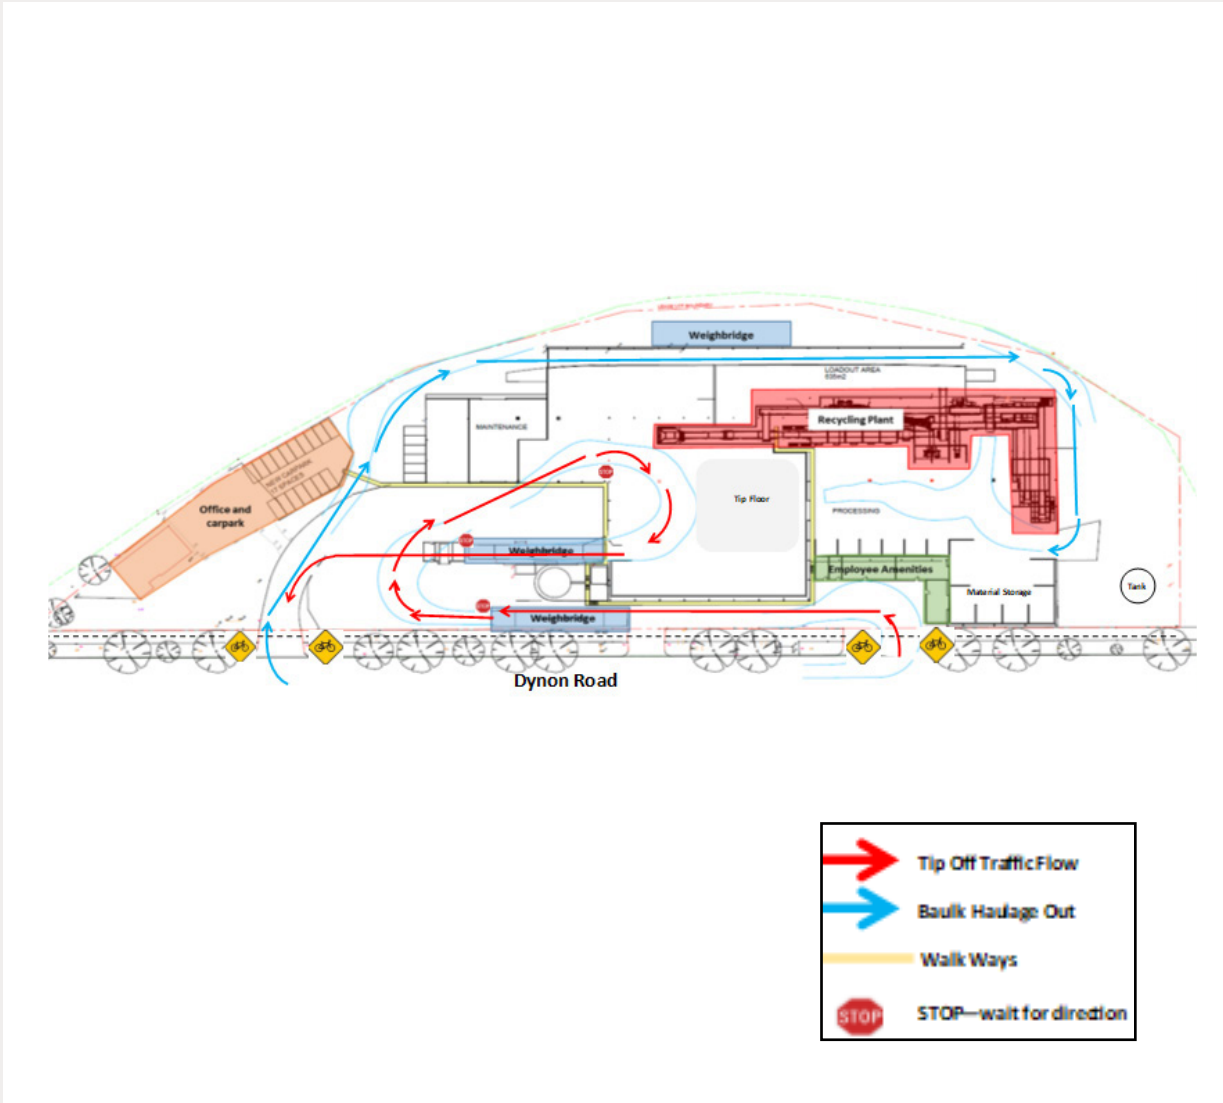

TRAFFIC PLAN

YOUR SAFETY IS OUR FIRST PRIORITY. PLEASE FOLLOW THESE KEY INSTRUCTIONS

Site Manager: Chris Rachor
 M: 0448 653 345
 RF: UHF 48

Monday - Friday: 6:00am – 6:00pm
 Saturday: 6:00am – 2pm
 Sunday: Closed

- Stay within 5m of your vehicle at all times
- Do not exceed a speed limit of 5 km/h
- One way traffic flow

- Please ensure you follow all instructions given by the traffic controller
- Mandatory PPE includes hard hat & high viz vest. If you don't have one please notify Bingo staff immediately and we will provide

- Crossing cycle path – please come to a complete stop before checking all clear to leave
- Mobile plant in operation throughout site